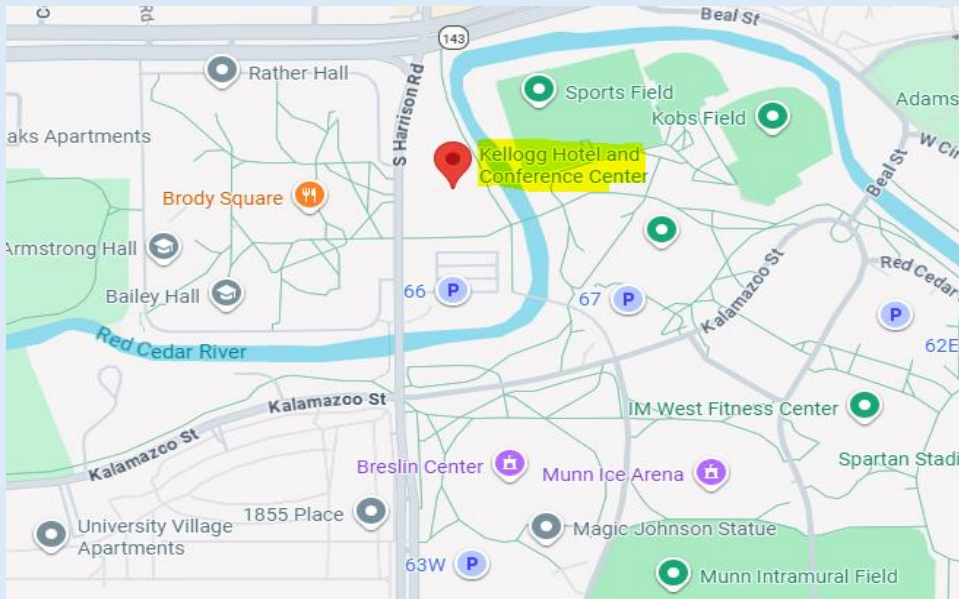

MAP & DIRECTIONS TO KELLOGG HOTEL & CONFERENCE CENTER

NOTE: After a campus-wide addressing initiative years ago, some GPS devices will not be able to locate the Kellogg Center using the 219 S. Harrison address. In this case, please use the old address, 55 S Harrison.

For the most accurate directions to the Kellogg Hotel & Conference Center, please use the Michigan State University map and the driving instructions below. The East Lansing, MI map will help you navigate not only to the hotel but also to the surrounding area's many famous attractions and activities – make it to Spartan Stadium, Beal Botanical Gardens, and the Breslin Center with ease. Enjoy your travel to East Lansing!